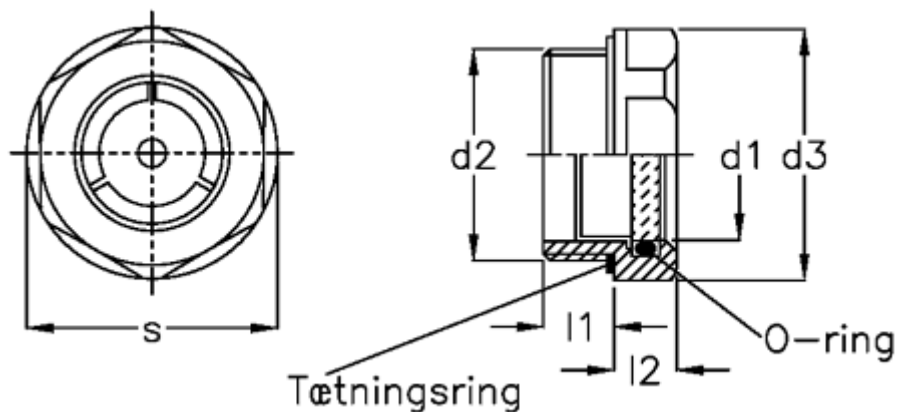

Data Sheet

Article number: 2074332M4015AS

Description: E+G Oil level sight glass GN 743-32-M40x1.5-AS

Measures

d1	= 32
d2	= M40x1.5
d3	= 50
l1	= 12
l2	= 9
Max pressure	= -
Max vacuum mbar	= -
s	= 46